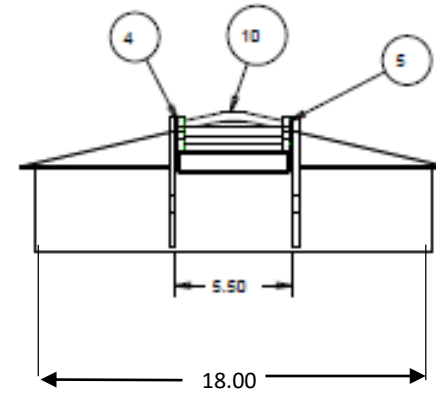

KRC18 – 18 inch Rain Cap, Carbon Steel

SCALE 0.125

Paint: Black High Temp

Item	Part Number
1	RC18_BAND_NEW
2	RC18-20_PIVOT_CON
3	RC18-20_PIVOT_CON
4	RC18_ARM_CON
5	RC18_ARM_CON
6	RC18_BLOCK_CON
7	HALF_INCH_BRONZE_SLEEVE_CON
8	HALF_INCH_BRONZE_SLEEVE_CON
9	18_INCH_SFUN_CON
10	RC18-24_ARM_BRIDGE_CON
11	RC14-24_PIVOT_SHAFT
12	4_INCH_BAND_CLAMP
13	4_INCH_BAND_CLAMP

		English		MATERIAL SEE COMPONENT DRAWINGS	
		2949 Venture Dr, Ste 100 Janesville, WI 53546 Phone: 608-371-9313		FINISH None	
12/21/11		12/21/11		HEAT TREATMENT	
12/21/11		12/21/11		NAME 18 INCH RAIN CAP	
SHEET	SIZE	DRAWING NUMBER		VER	CHG
		KRC18			D