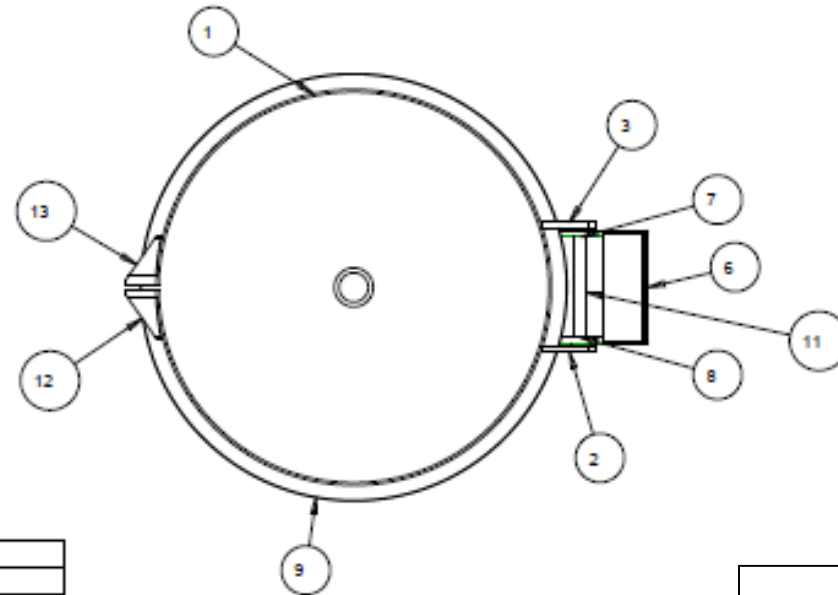

KRC18 – 18 inch Rain Cap, Carbon Steel

SCALE 0.125

Paint: Black High Temp

Item	Part Number
1	RC18_BAND_NEW
2	RC18-20_PIVOT_CON
3	RC18-20_PIVOT_CON
4	RC18_ARM_CON
5	RC18_ARM_CON
6	RC18_BLOCK_CON
7	HALF_INCH_BRONZE_SLEEVE_CON
8	HALF_INCH_BRONZE_SLEEVE_CON
9	18_INCH_SFUN_CON
10	RC18-24_ARM_BRIDGE_CON
11	RC14-24_PIVOT_SHAFT
12	4_INCH_BAND_CLAMP
13	4_INCH_BAND_CLAMP

		English		MATERIAL SEE COMPONENT DRAWINGS	
		2949 Venture Dr, Ste 100 Janesville, WI 53546 Phone: 608-371-9313		FINISH None	
12/21/11		12/21/11		HEAT TREATMENT	
12/21/11		12/21/11		NAME 18 INCH RAIN CAP	
SHEET	SIZE	DRAWING NUMBER		VER	CHG
		KRC18			D