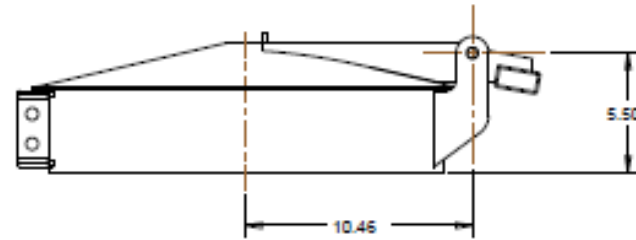

KRC18 – 18 inch Rain Cap, Carbon Steel

SCALE 0.125

Paint: Black High Temp

Item	Part Number
1	RC18_BAND_NEW
2	RC18-20_PIVOT_CON
3	RC18-20_PIVOT_CON
4	RC18_ARM_CON
5	RC18_ARM_CON
6	RC18_BLOCK_CON
7	HALF_INCH_BRONZE_SLEEVE_CON
8	HALF_INCH_BRONZE_SLEEVE_CON
9	18_INCH_SFUN_CON
10	RC18-24_ARM_BRIDGE_CON
11	RC14-24_PIVOT_SHAFT
12	4_INCH_BAND_CLAMP
13	4_INCH_BAND_CLAMP

		English		MATERIAL SEE COMPONENT DRAWINGS	
		2949 Venture Dr, Ste 100 Janesville, WI 53546 Phone: 608-371-9313		FINISH None	
12/21/11		12/21/11		HEAT TREATMENT	
12/21/11		12/21/11		NAME 18 INCH RAIN CAP	
SHEET	SIZE	DRAWING NUMBER		VER	CHG
		KRC18			D