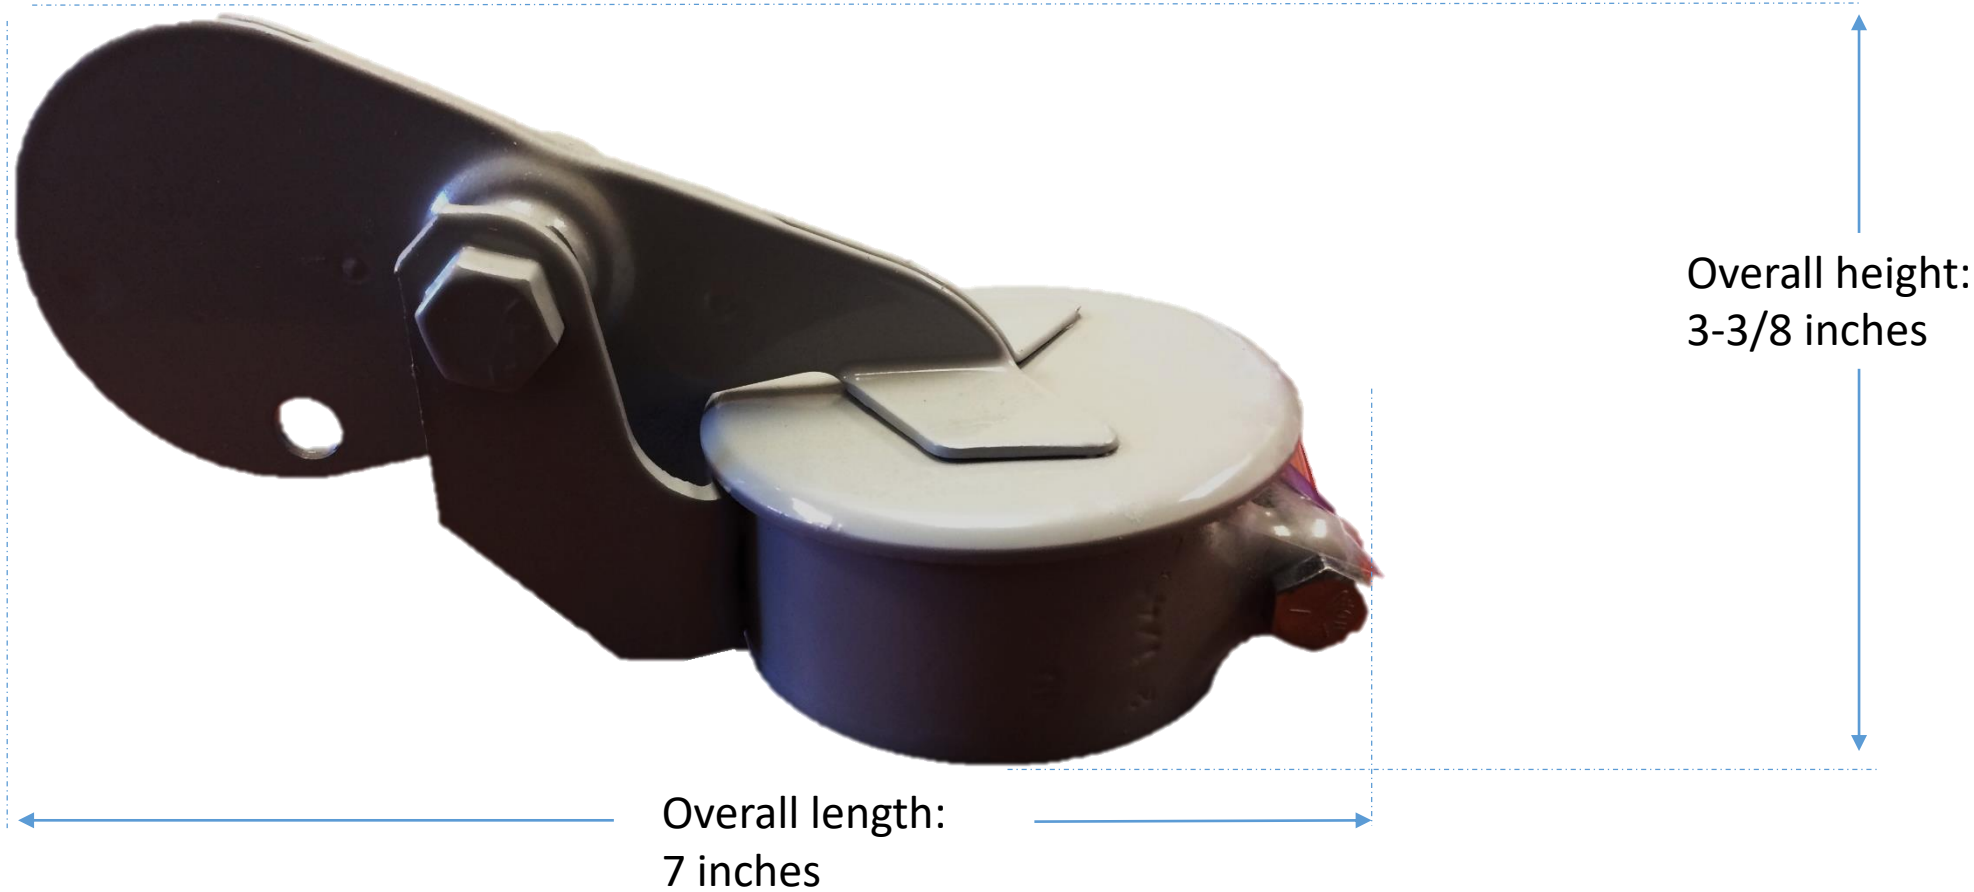

Part # KRC2.38

Description: 2.38 inch ID Rain Cap, Carbon Steel construction, Grey Paint

Pipe Fittings Direct

www.pipefittingsdirect.com

Phone: 608-371-9313

Part # KRC2.38

Description: 2.38 inch ID Rain Cap, Carbon Steel construction, Grey Paint