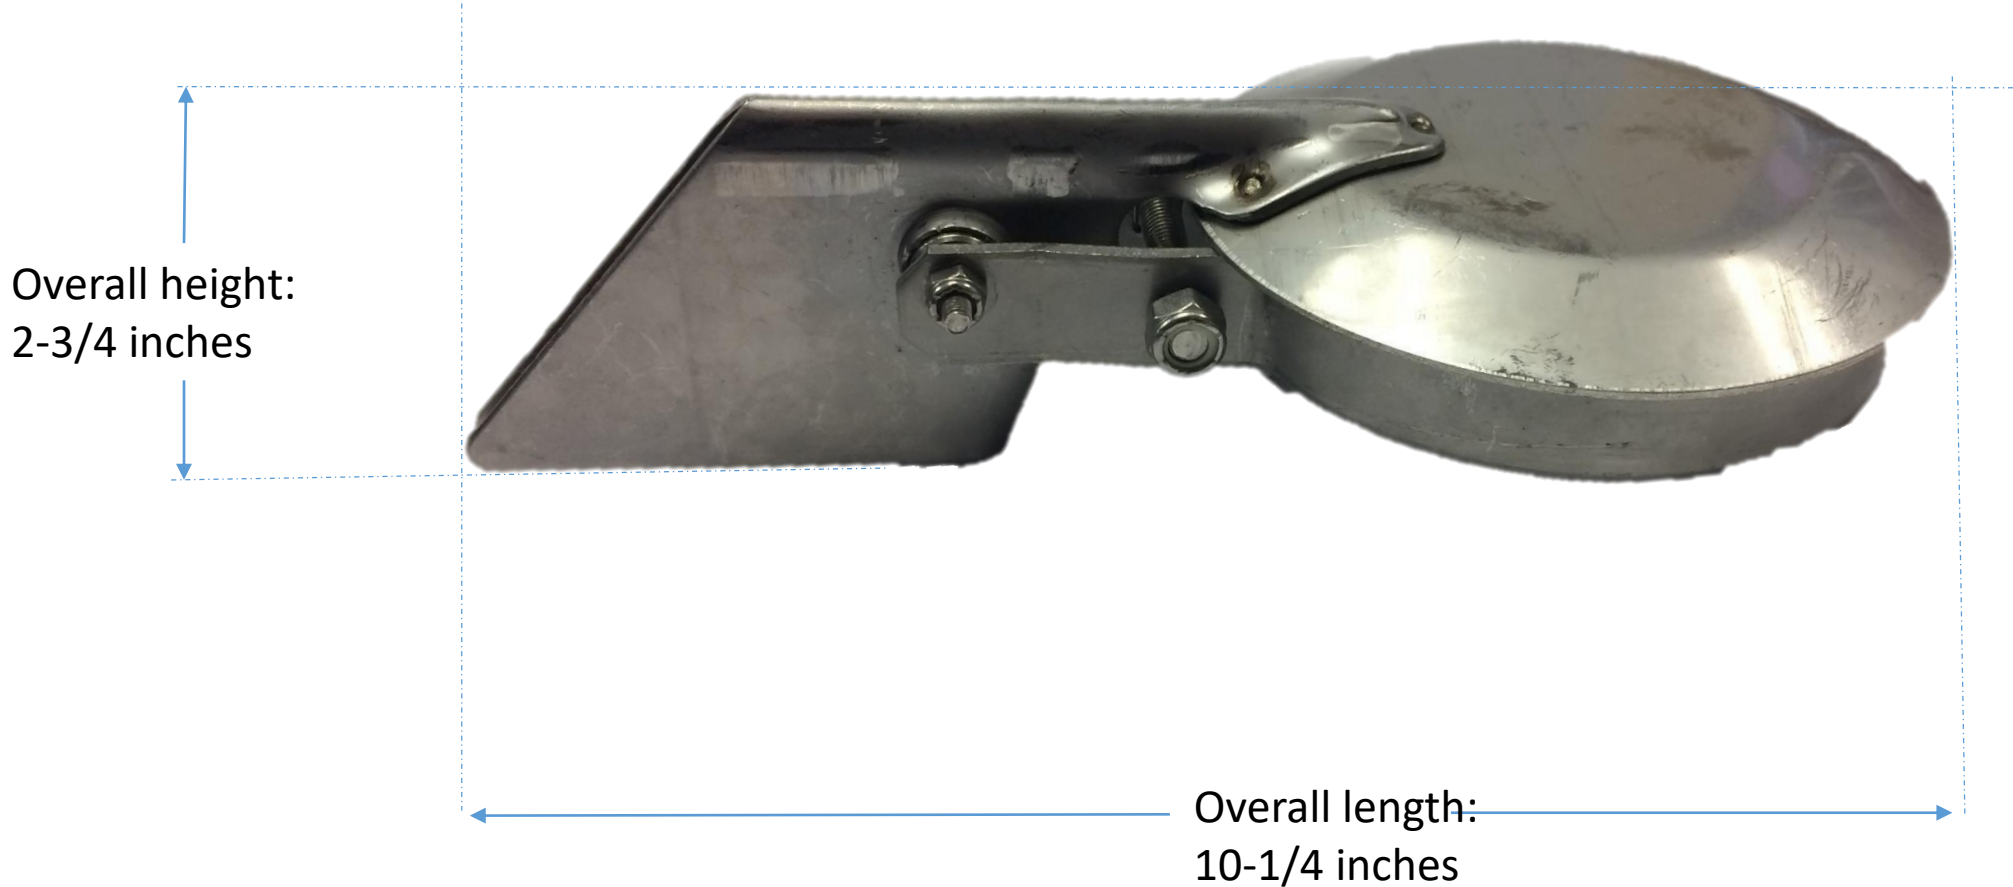

Part # KRC4.5SP

Description: 4.5 inch ID Rain Cap, 304SS construction, polished finish

Pipe Fittings Direct

www.pipefittingsdirect.com

Phone: 608-371-9313