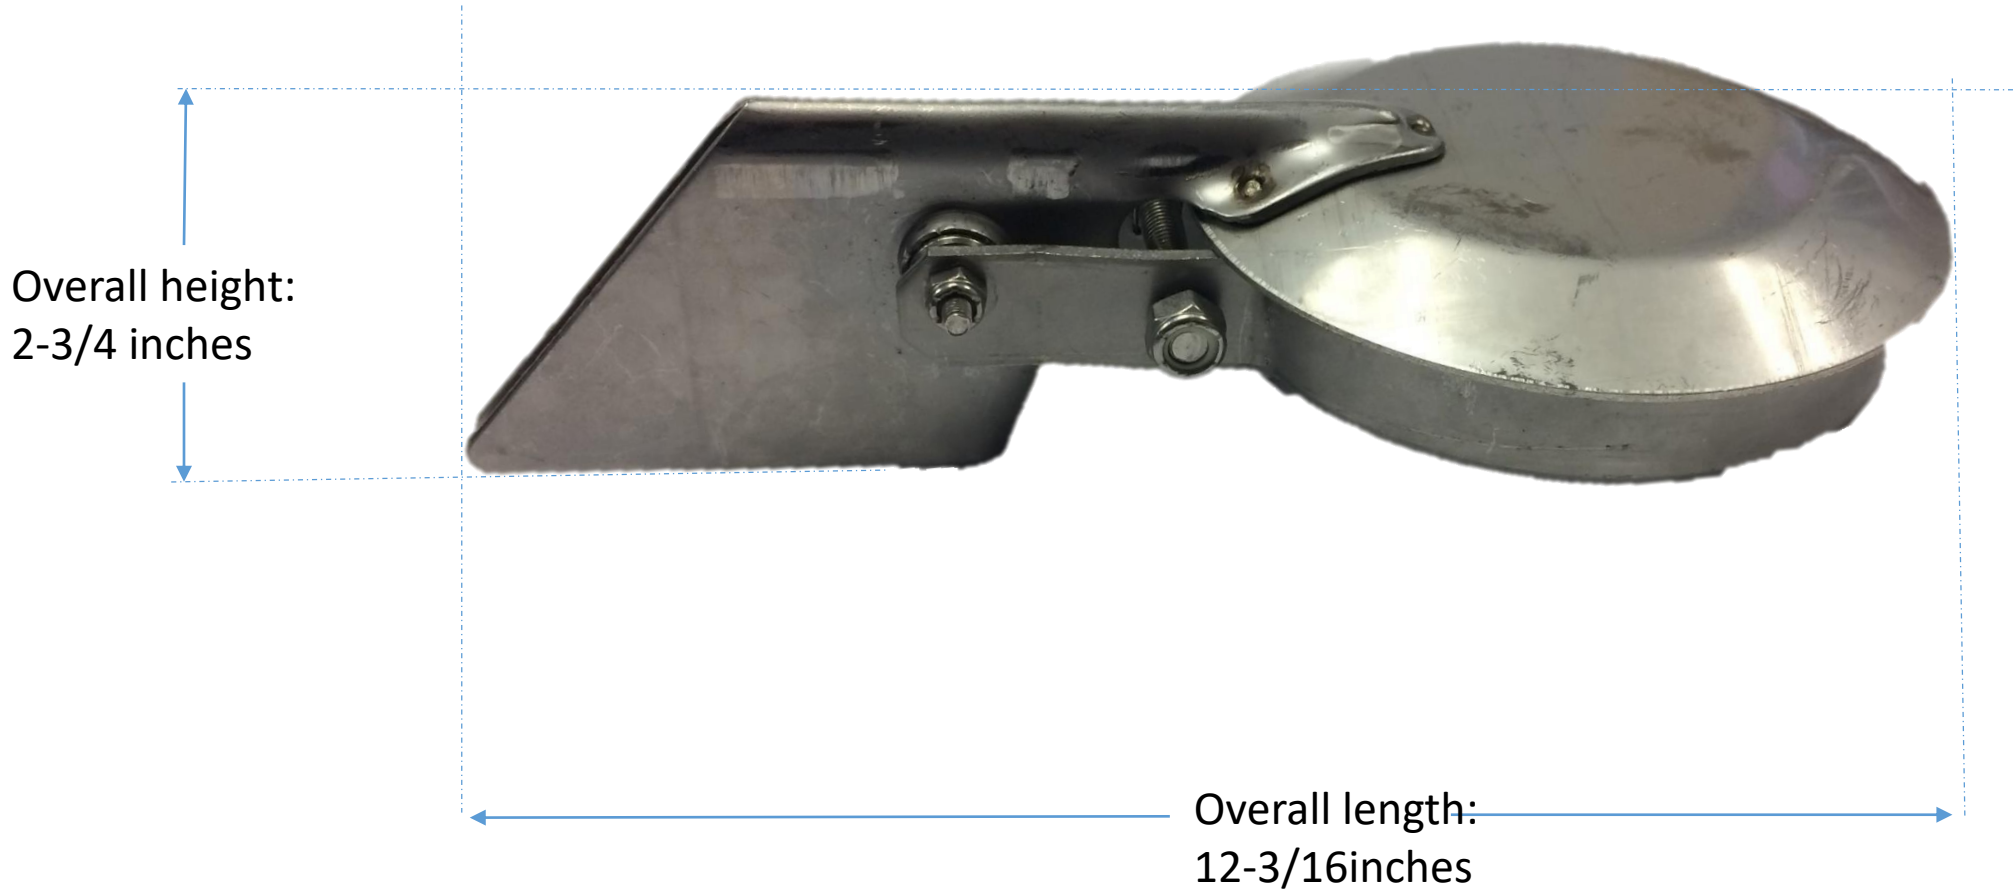

Part # KRC6.63SP

Description: 6-5/8 inch ID Rain Cap, 304SS construction, polished finish

Pipe Fittings Direct

www.pipefittingsdirect.com

Phone: 608-371-9313